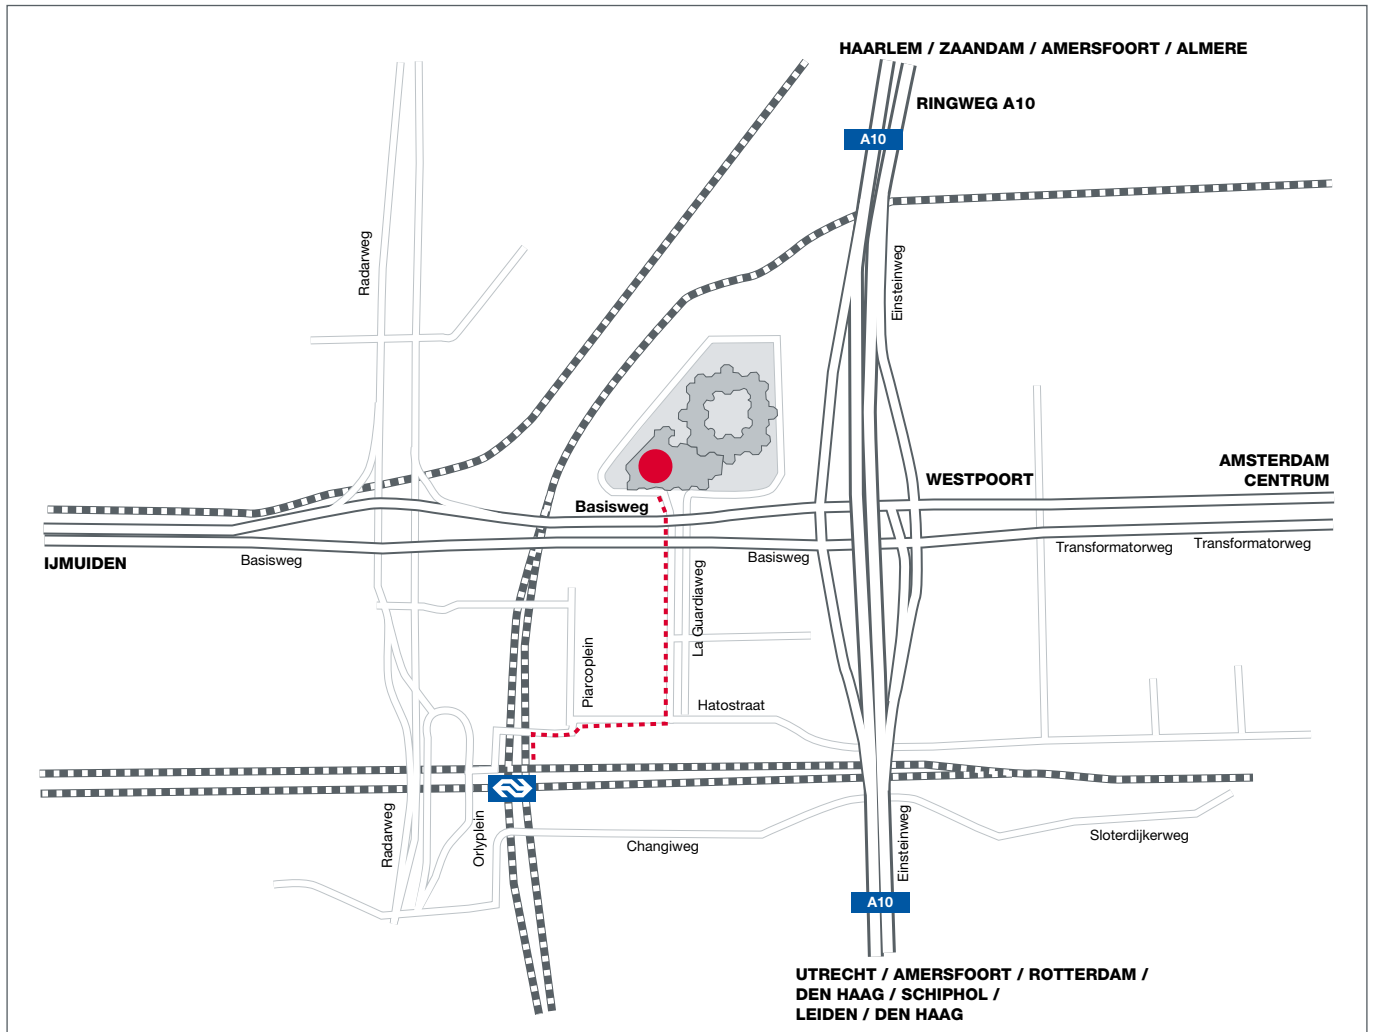

Directions to Basisweg Amsterdam

Basisweg 10, 1043 AP Amsterdam, The Netherlands, Telephone +31(0)20 583 91 11

Public transport

Train, metro (line 50) and tram (line 12):

Exit at Amsterdam Sloterdijk station, see the walking route (-----).

Buses:

GVB Coentunnelweg stop: lines 35, 36, 40* and 47*

GVB La Guardia stop: lines 35 and 36

NZH Exit/access A10 stop: line 89

* On weekdays from 6 - 9 and 15 -17.30 hours

Car

From the north:

On the ring road A10 take the exit 'S102, Westpoort 3000-9000, Haarlem N200, IJmuiden' and then choose the direction 'Haarlem/IJmuiden'. You are now on the Basisweg. APG is in the first building on your right.

From the south:

On the ring road A10 take the exit 'S102, Westpoort 3000-9000, IJmuiden' and follow the direction 'IJmuiden/3600-3900'. You are now on the Basisweg. APG is in the first building on your right.